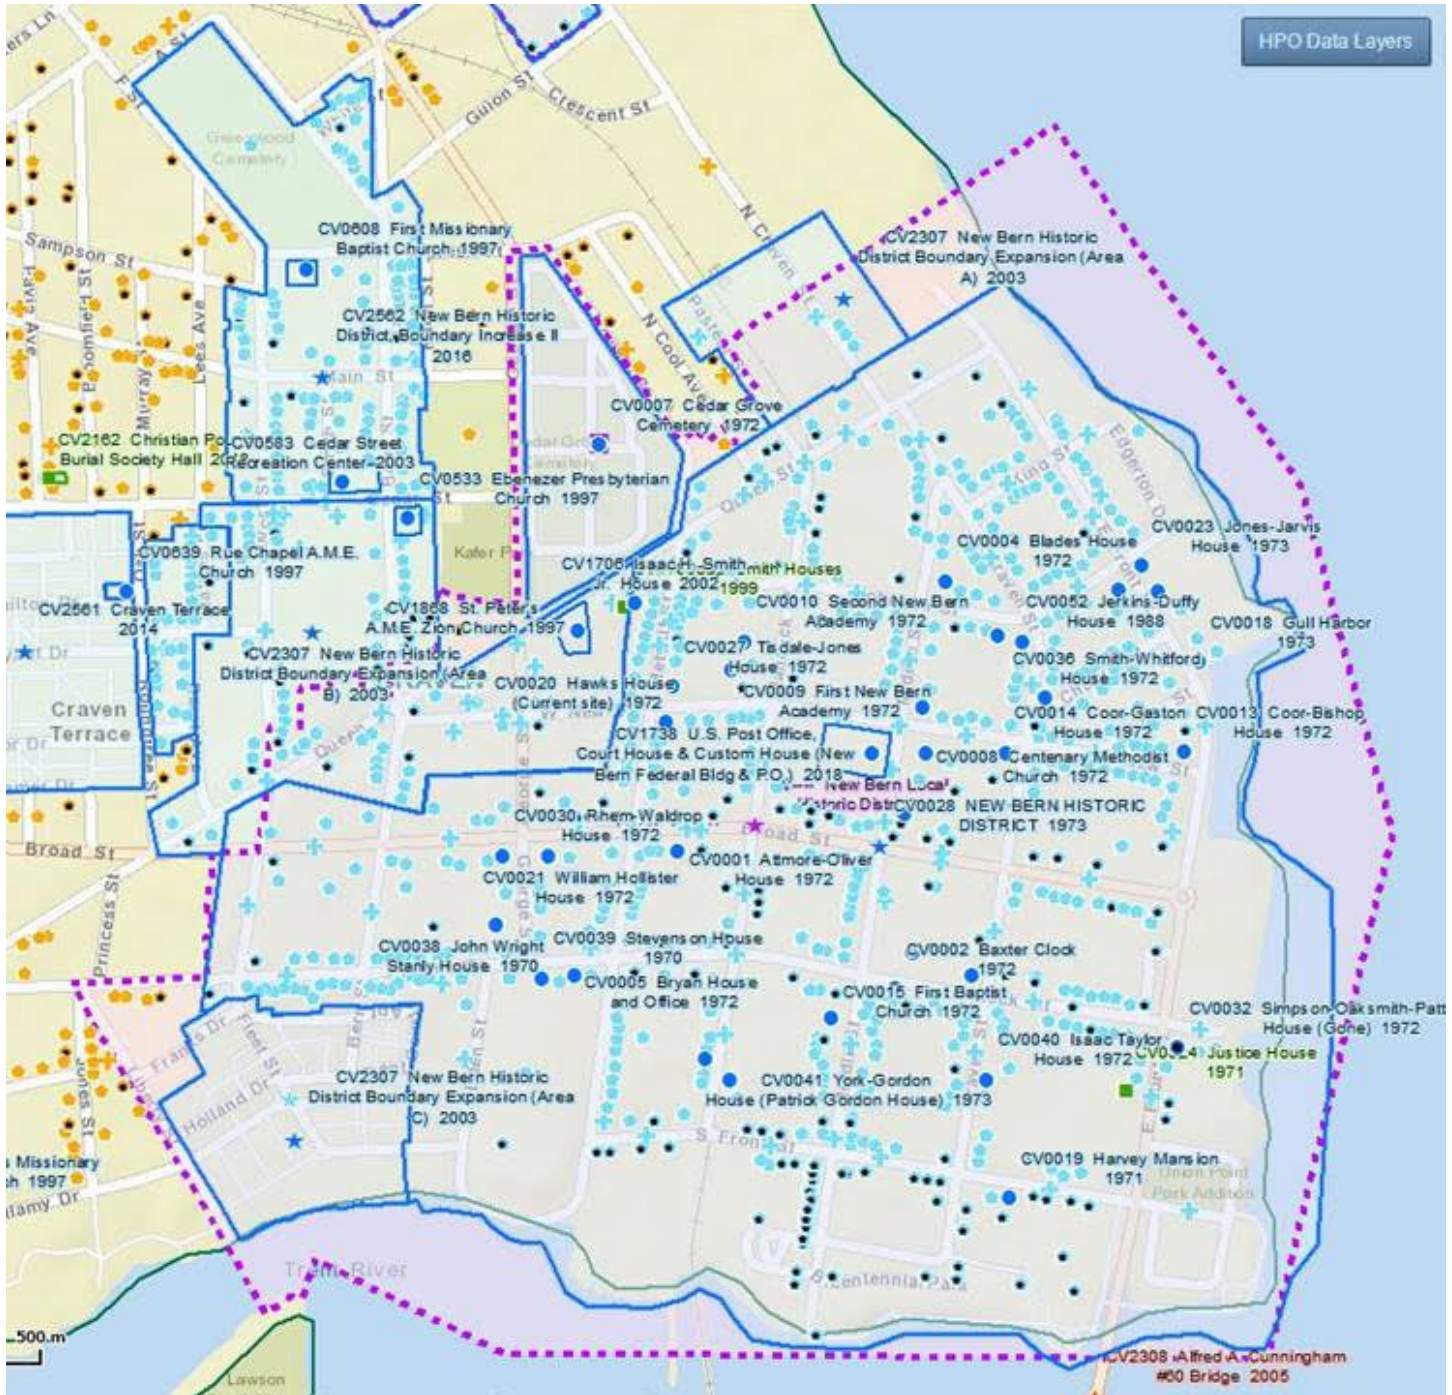

# Historic Downtown New Bern Boundaries Map

For more information visit [ncdcr.gov](http://ncdcr.gov)